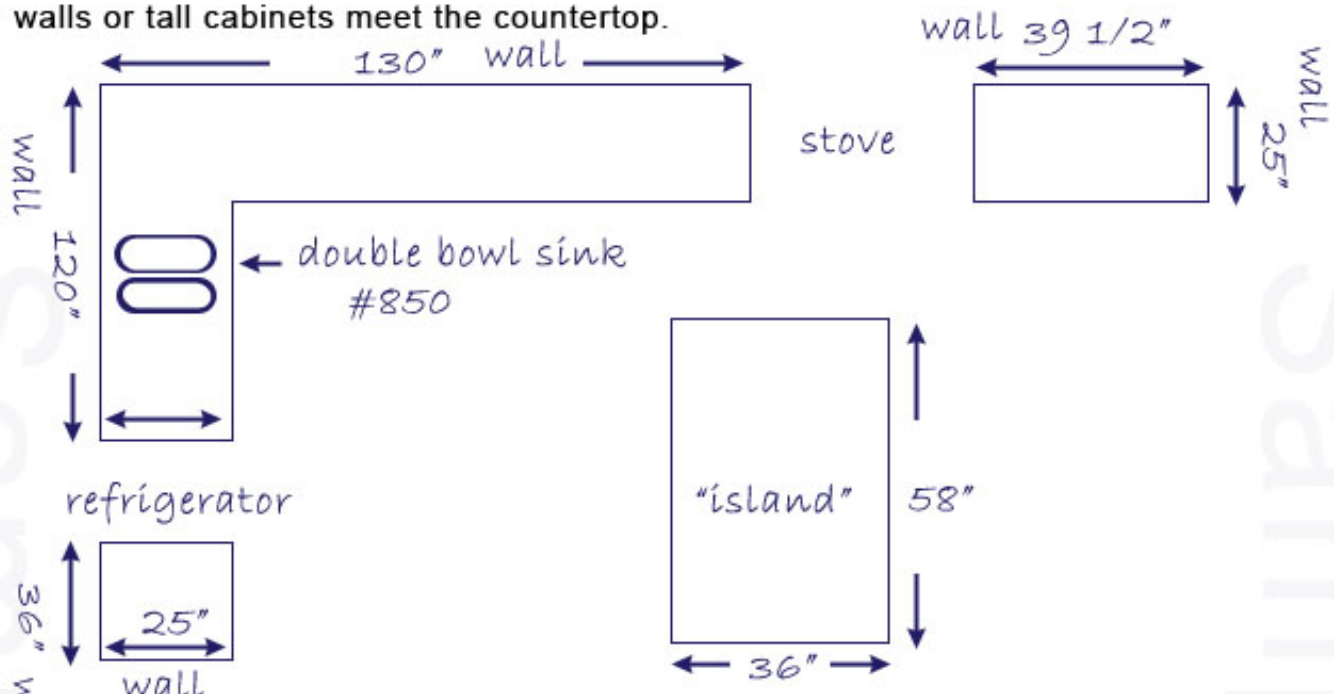

City, State: Tucker, PA

Fax: 215-555-5555

Email: Fish326@hook.com

Brand of solid surface: Corian

Countertop color: Tumbled Glass

Sink: Double Bowl 850

Sink color: Bone

Draw a simple sketch of your counter top below. Please be sure that measurements are fairly accurate. When we template your job, if any numbers change we will let you know. If applicable, mark where the stove and refrigerator go, and where the walls or tall cabinets meet the countertop.